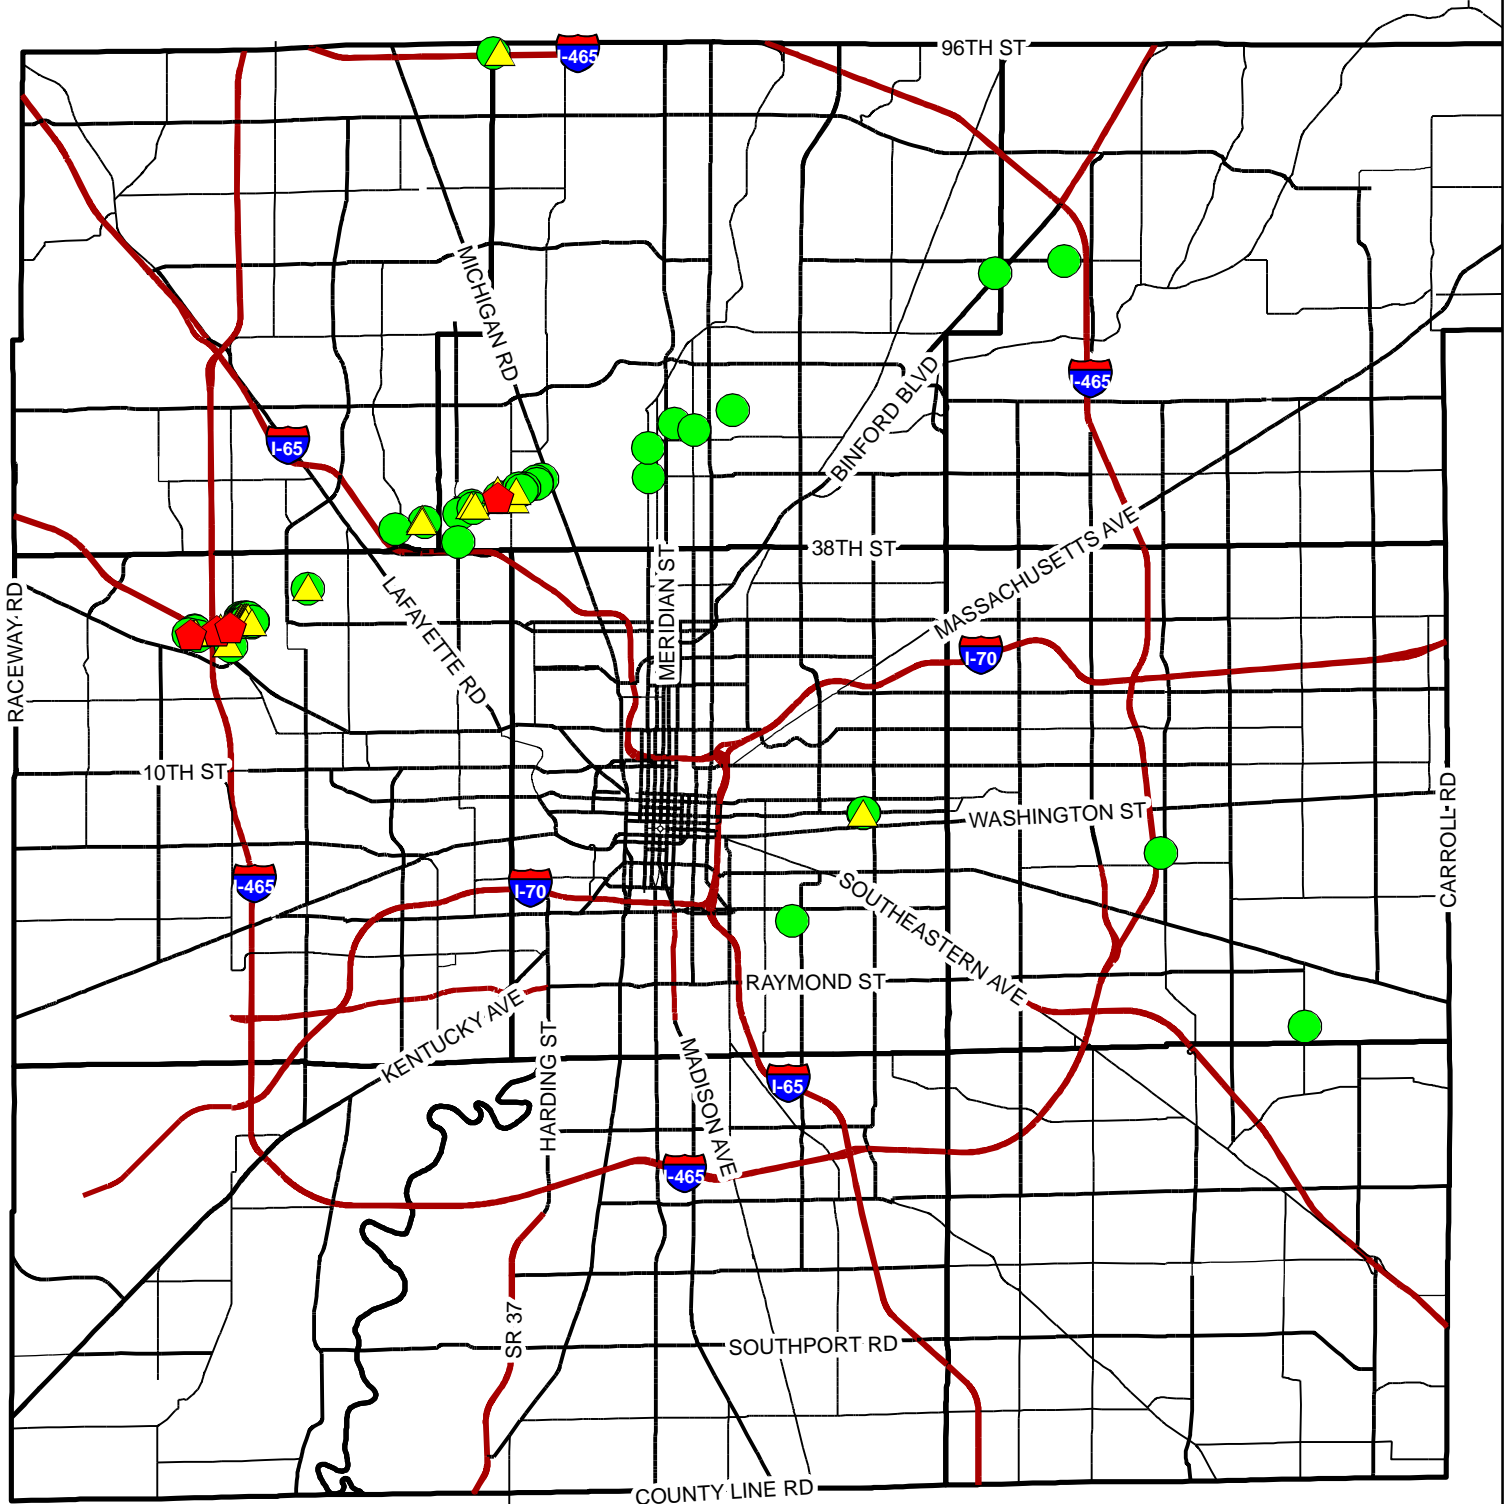

Storm Damage January 29, 2008

- Severe_Damage
- Moderate_Damage
- Minor_No_Damage

0 1.5 3 6 Miles