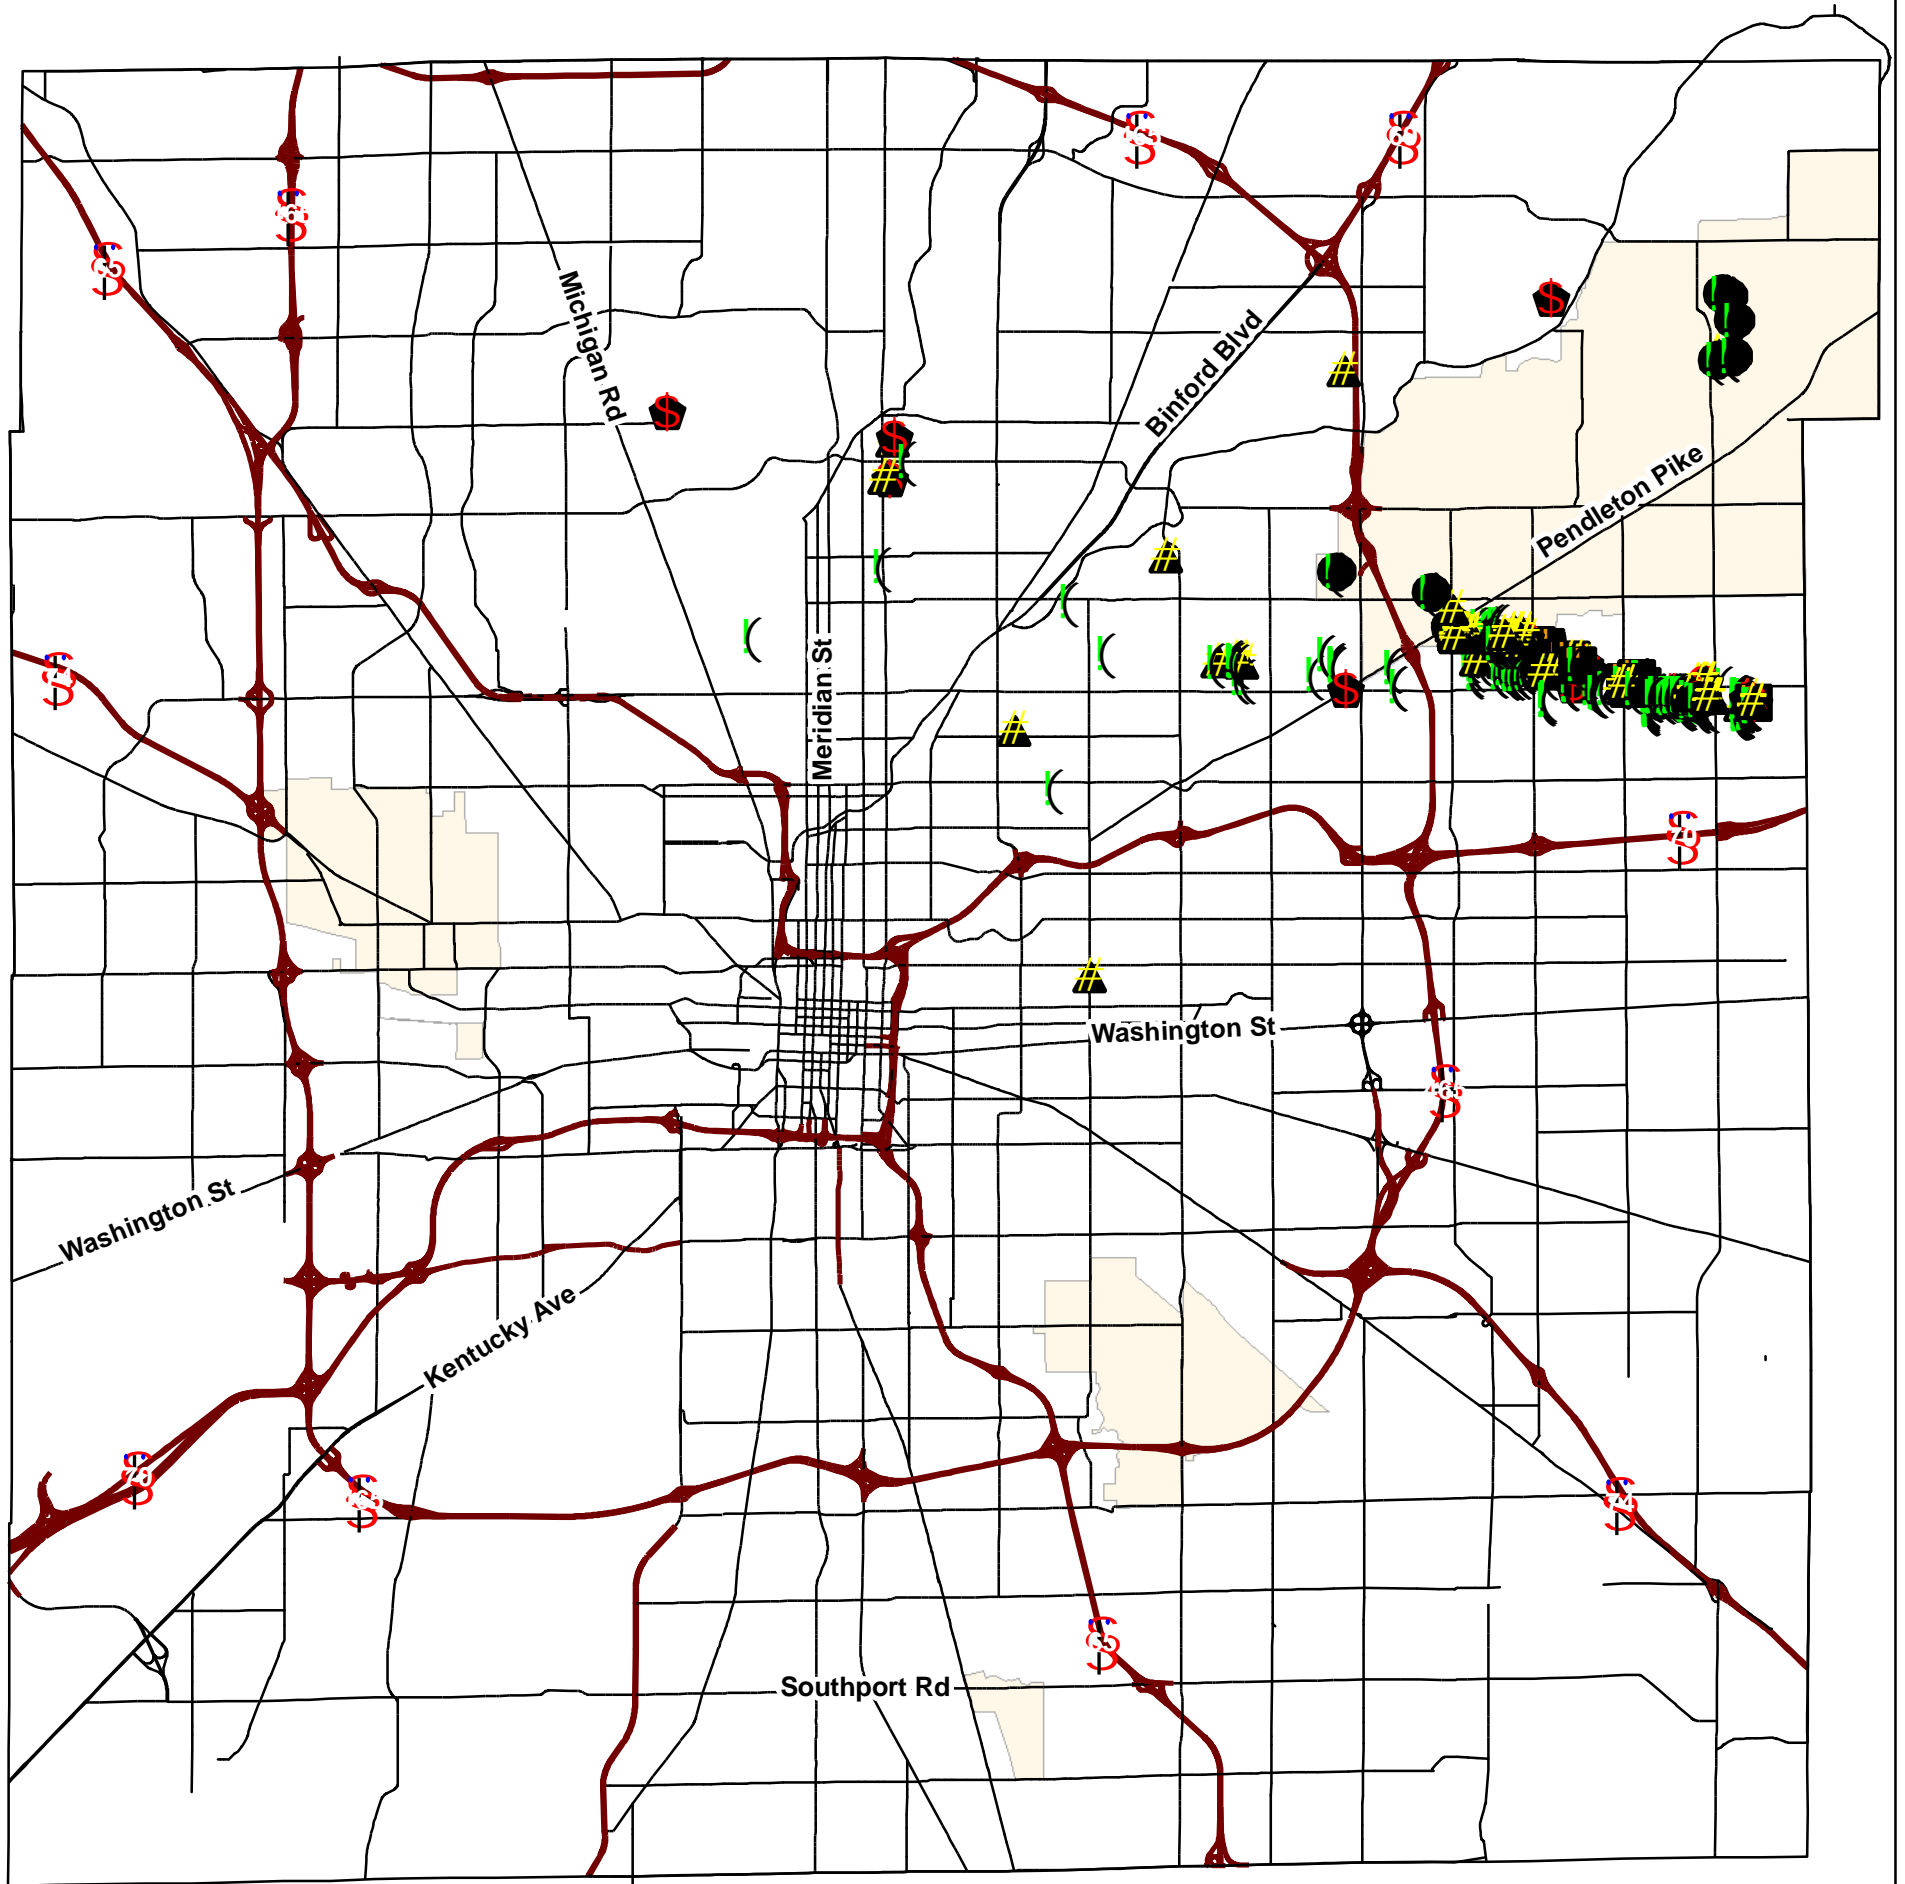

Storm Damage May 30, 2008

"	Destroyed	69
(Minor	298
#	Moderate	129
\$	Severe	23